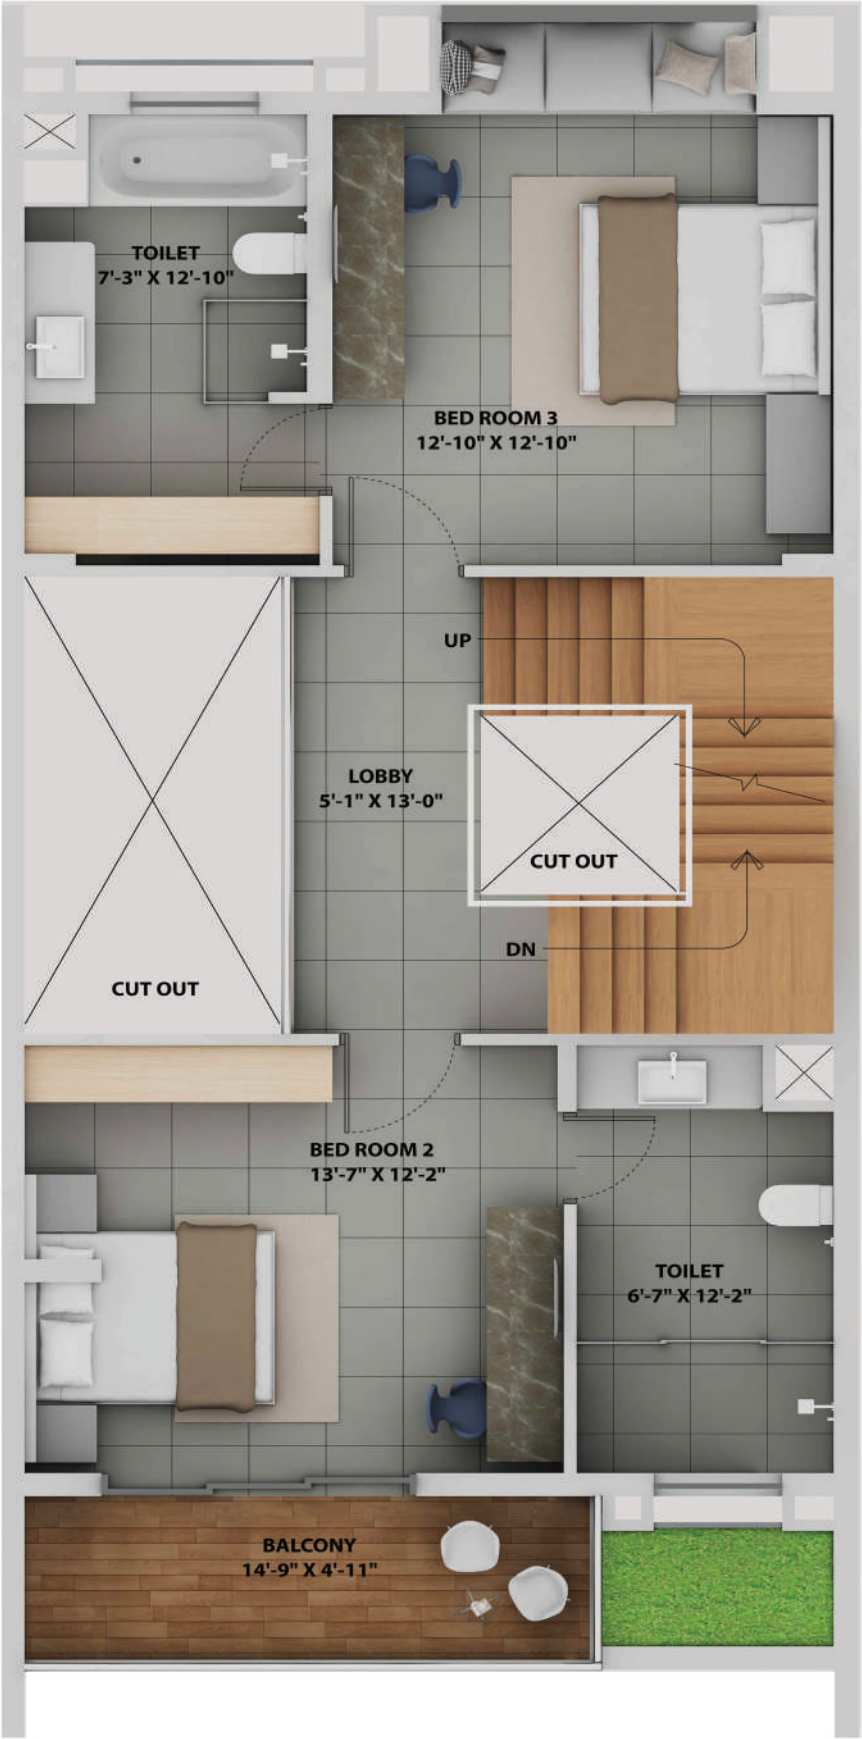

UNIT PLAN

C1 GROUND PLAN

UNIT PLAN

C1 1st FLOOR PLAN

UNIT PLAN

C1 2nd FLOOR PLAN

UNIT PLAN

C1 ROOF PLAN

Unit Type	Plot Area (Sqft)		Total Carpet Area (Sqft)					Total Carpet Area added with balcony carpet area (sqft)							Builtup of Each Bungalow (sqft)										Open Area (sqft)						
	Plot Area	Total Plot Area	Ground Floor	First Floor	Second Toilet	Stair Head Room	Total Carpet Area	Ground Floor	Ground Floor covered Balcony	1st Floor	1st Floor covered Balcony	Second Floor	Stair Head Room	Total Carpet Area	Ground Floor	1st Floor	AC Ledge	Planter Bed	Second Floor	Stair Head Room	Total Built Up Area	Open Terrace Area (Including Sky Light)	Stair Head Room Terrace Area	Roof Toilet Terrace Area	Total Terrace Area + Stair Head Room Terrace Area	Open Back Yard Area	Open Front Yard Area			Total Open Area	Total Super Builtup of Each Bungalow
																											Lawn Area	Landing of steps	Porch Area		
C1	1520	1520	718	702	279	142	1841	718	117	702	74	279	142	2032	1018	841	26	31	323	168	2407	441	194	324	959	282	71	28	80	1420	3009

• All areas shown are in square feet. • Extra green area of the houses varies due to the irregular boundary profile. Once the unit is selected the extra green area of that unit will be communicated accordingly.