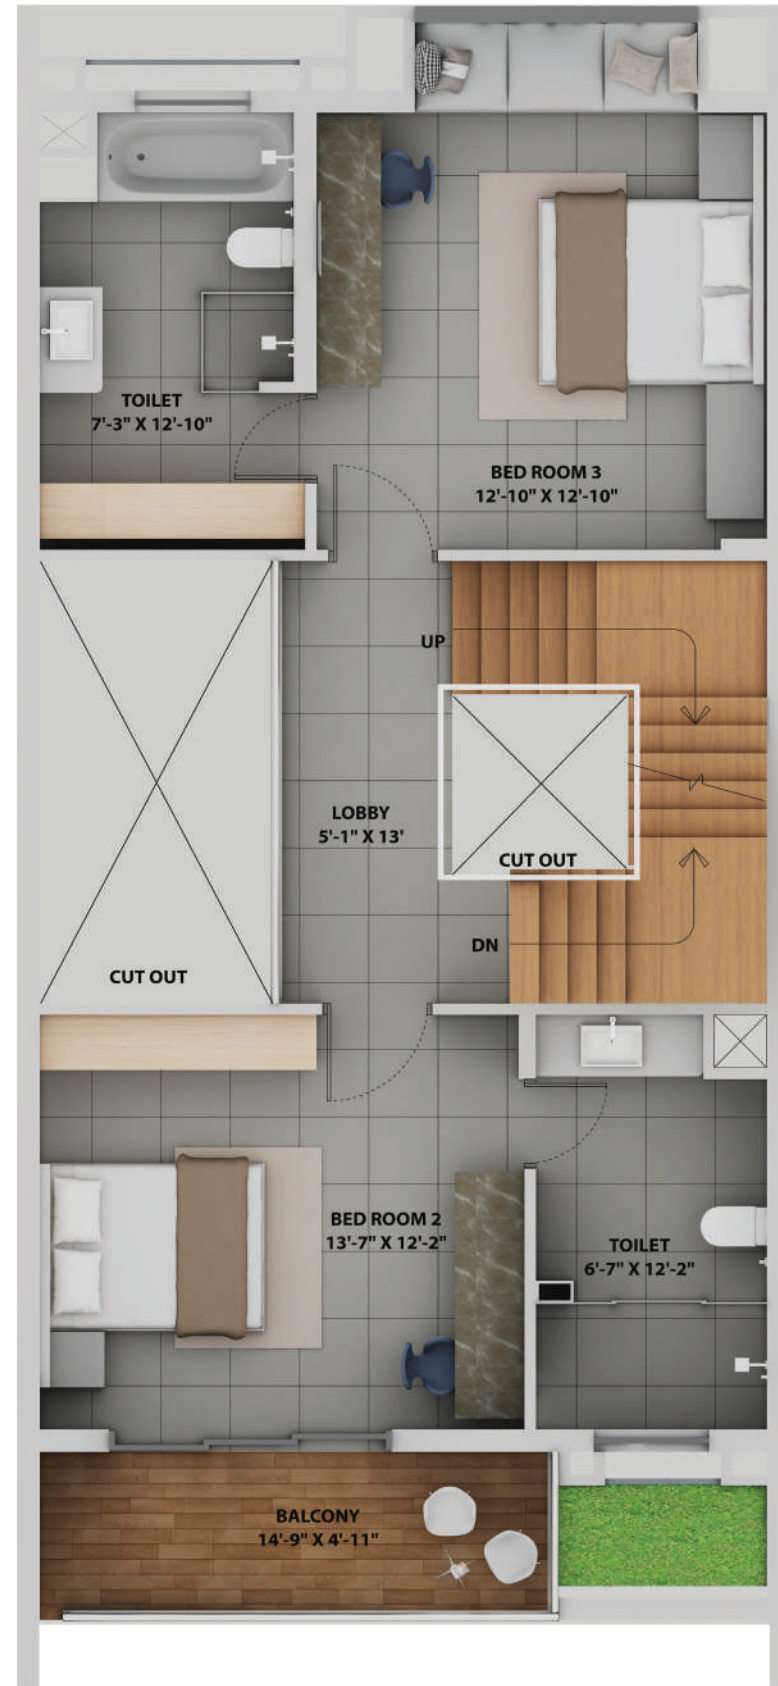

UNIT PLAN

C3 1st FLOOR PLAN